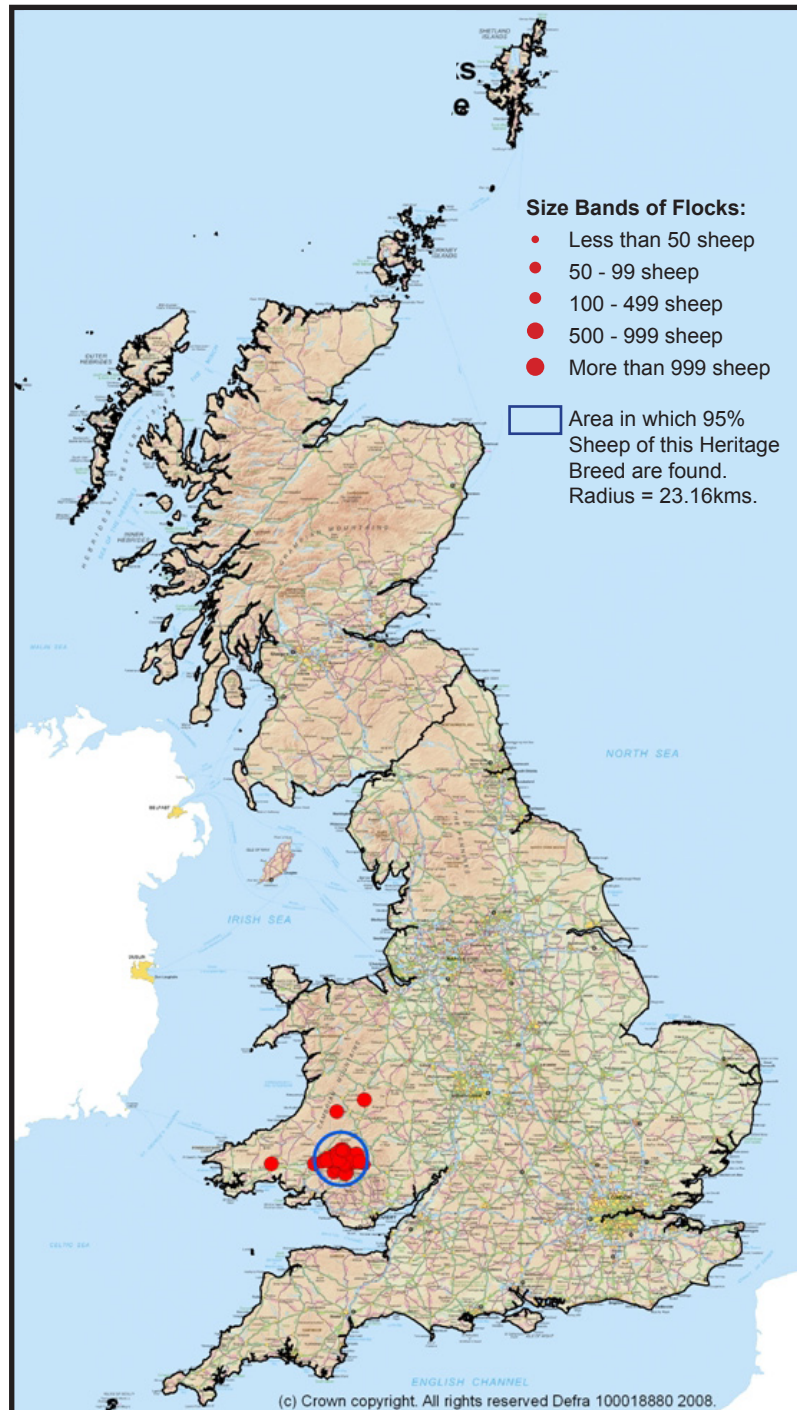

The Brecknock Hill Cheviot Heritage Sheep Breed

The Sheep Trust presented a report to the National Standing Committee on Farm Animal Genetic Resources in March 2009, providing the first robust evidence to demonstrate geographical concentration of the Brecknock Hill Cheviot Heritage Sheep breed.