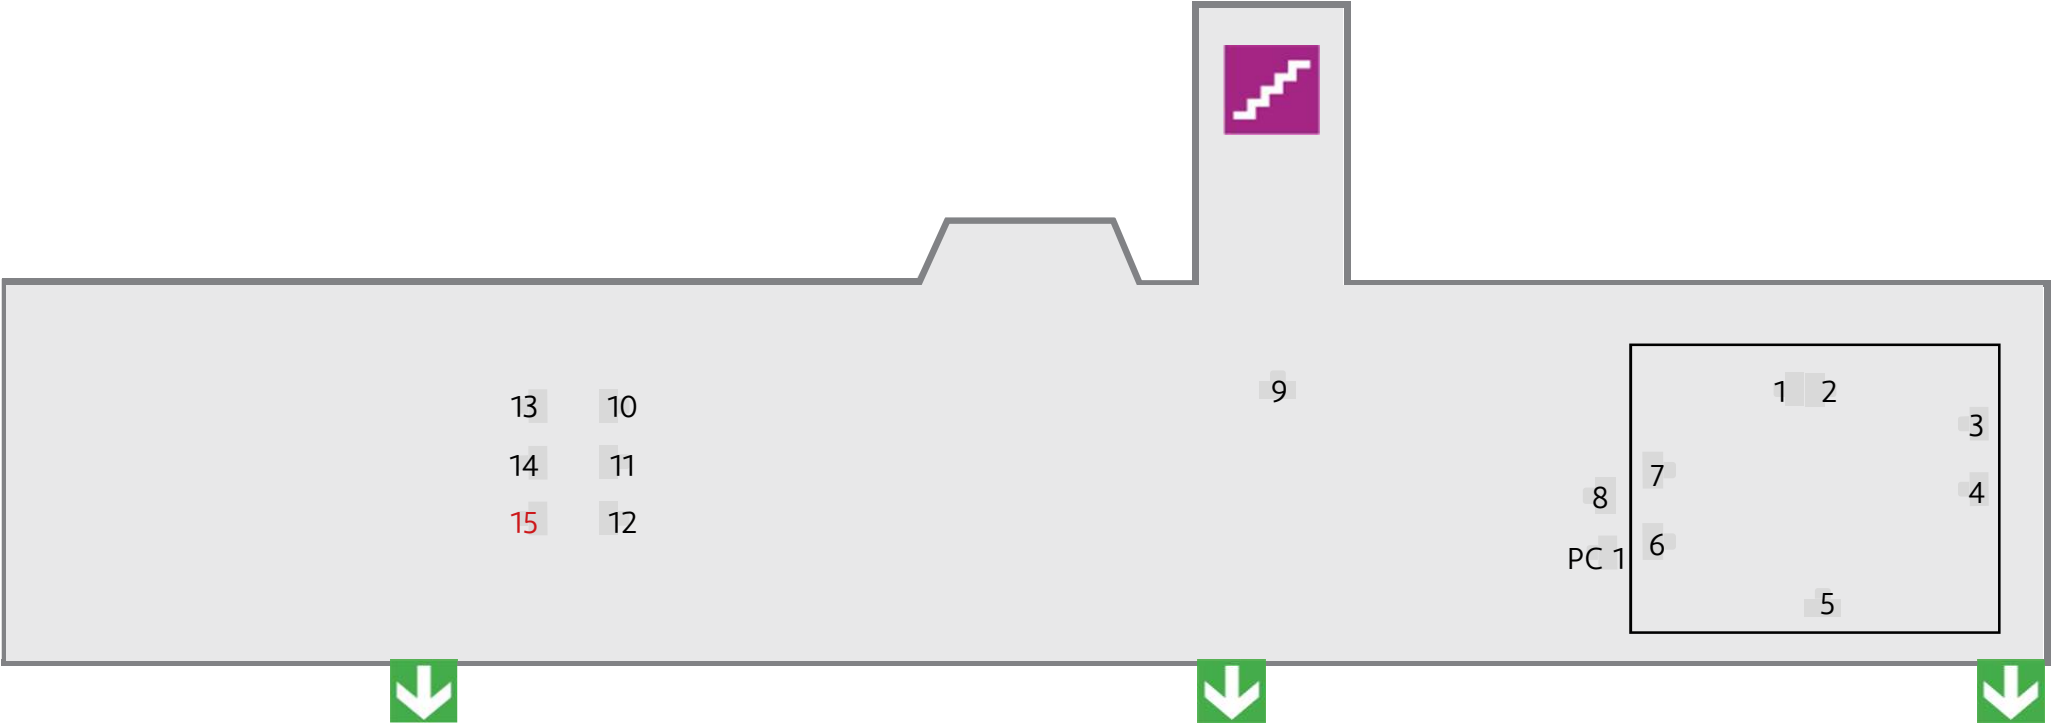

# King's Manor Library Floor 1

Red = No power

# King's Manor Library Floor 0

Red = No power