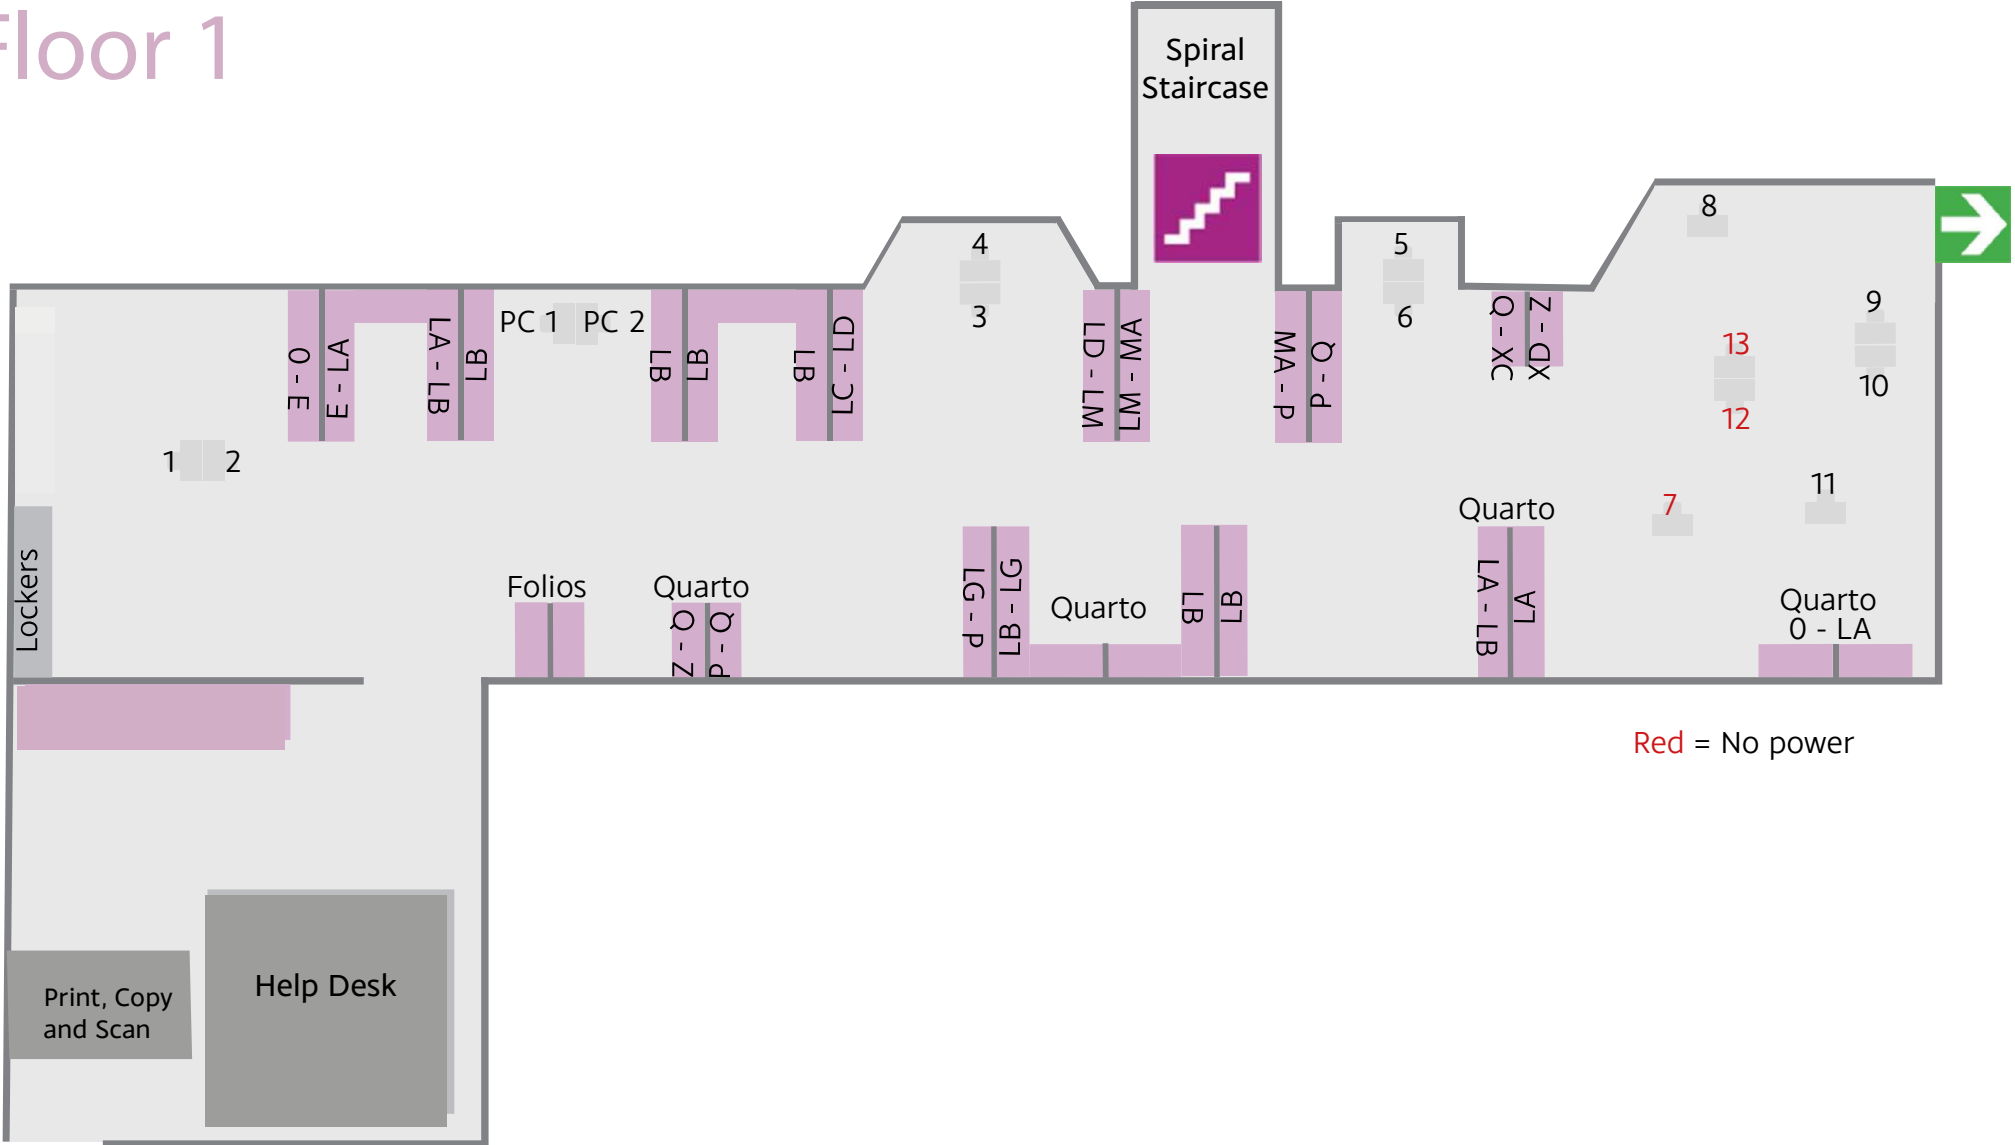

# King's Manor Library Floor 1

Red = No power

# King's Manor Library Floor 0

Red = No power