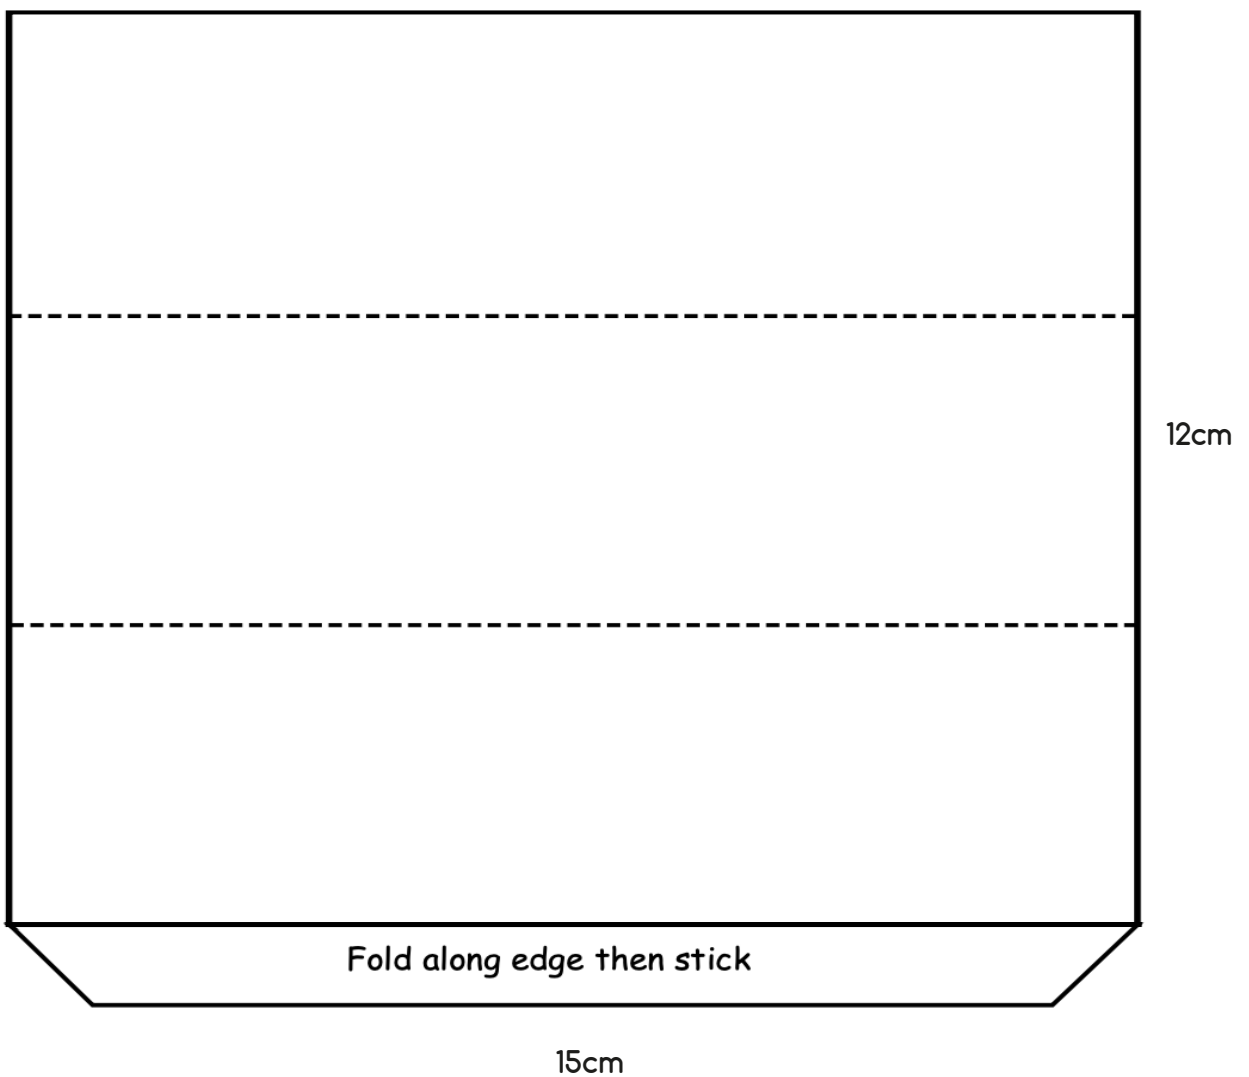

## Activity Sheet 7: Scale templates for pipes

These sizes are an approximate guide, and actual sizes required will vary with the balloons used.

Scale template for a cylinder-shaped pipe

## Activity Sheet 7: Scale templates for pipes

These sizes are an approximate guide, and actual sizes required will vary with the balloons used.

Scale template for a prism-shaped pipe

## Activity Sheet 7: Scale templates for pipes

These sizes are an approximate guide, and actual sizes required will vary with the balloons used.

Scale template for a cuboid-shaped pipe