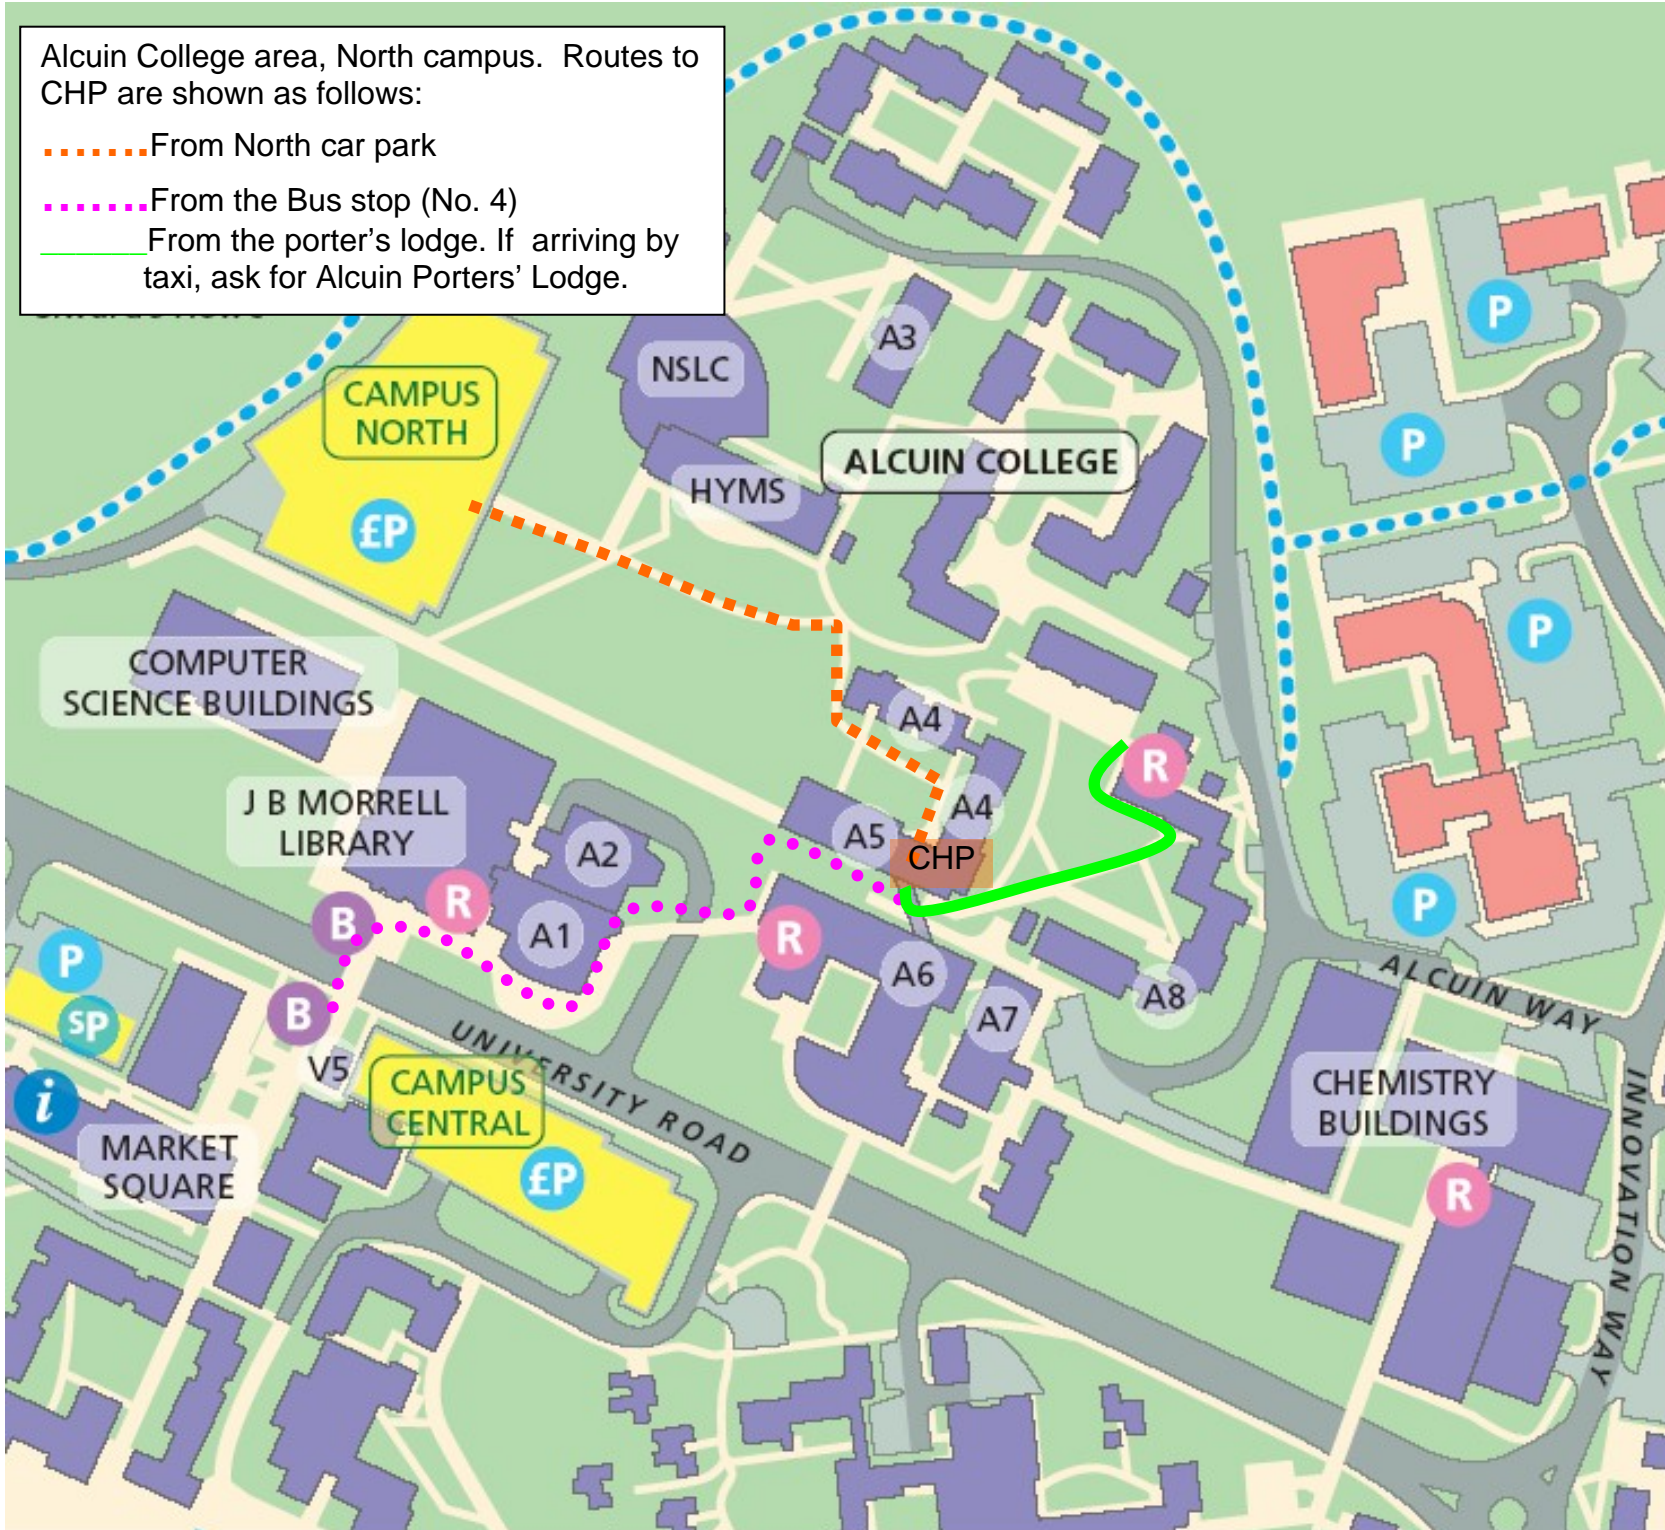

Alcuin College area, North campus. Routes to CHP are shown as follows:

----- From North car park

----- From the Bus stop (No. 4)

----- From the porter's lodge. If arriving by taxi, ask for Alcuin Porters' Lodge.

- A1 Libraries: J B Morrell/Raymond Burton
- A2 Borthwick Institute for Archives
- A3 Franklin House
- A4 Alcuin A and B Block
- A4 Housing Policy, Centre for: Alcuin A and B Block
- A4 Institute for Research in the Social Sciences: Alcuin A and B Block
- A4 Social Policy Research Unit: Alcuin A and B Block
- A4 Health Economics, Centre for: Alcuin A Block
- A5 Alcuin Research Resource Centre
- A6 Health Sciences: Seebohm Rowntree Building
- A6 Seebohm Rowntree Building
- A6 Social Policy and Social Work: Seebohm Rowntree Building
- A7 Alcuin East Wing
- NSLC National Science Learning Centre
- HYMS Hull York Medical School
- B BUS STOP
- R RECEPTION (Porters lodge)
- P CAR PARK
- EP PAYING CAR PARK