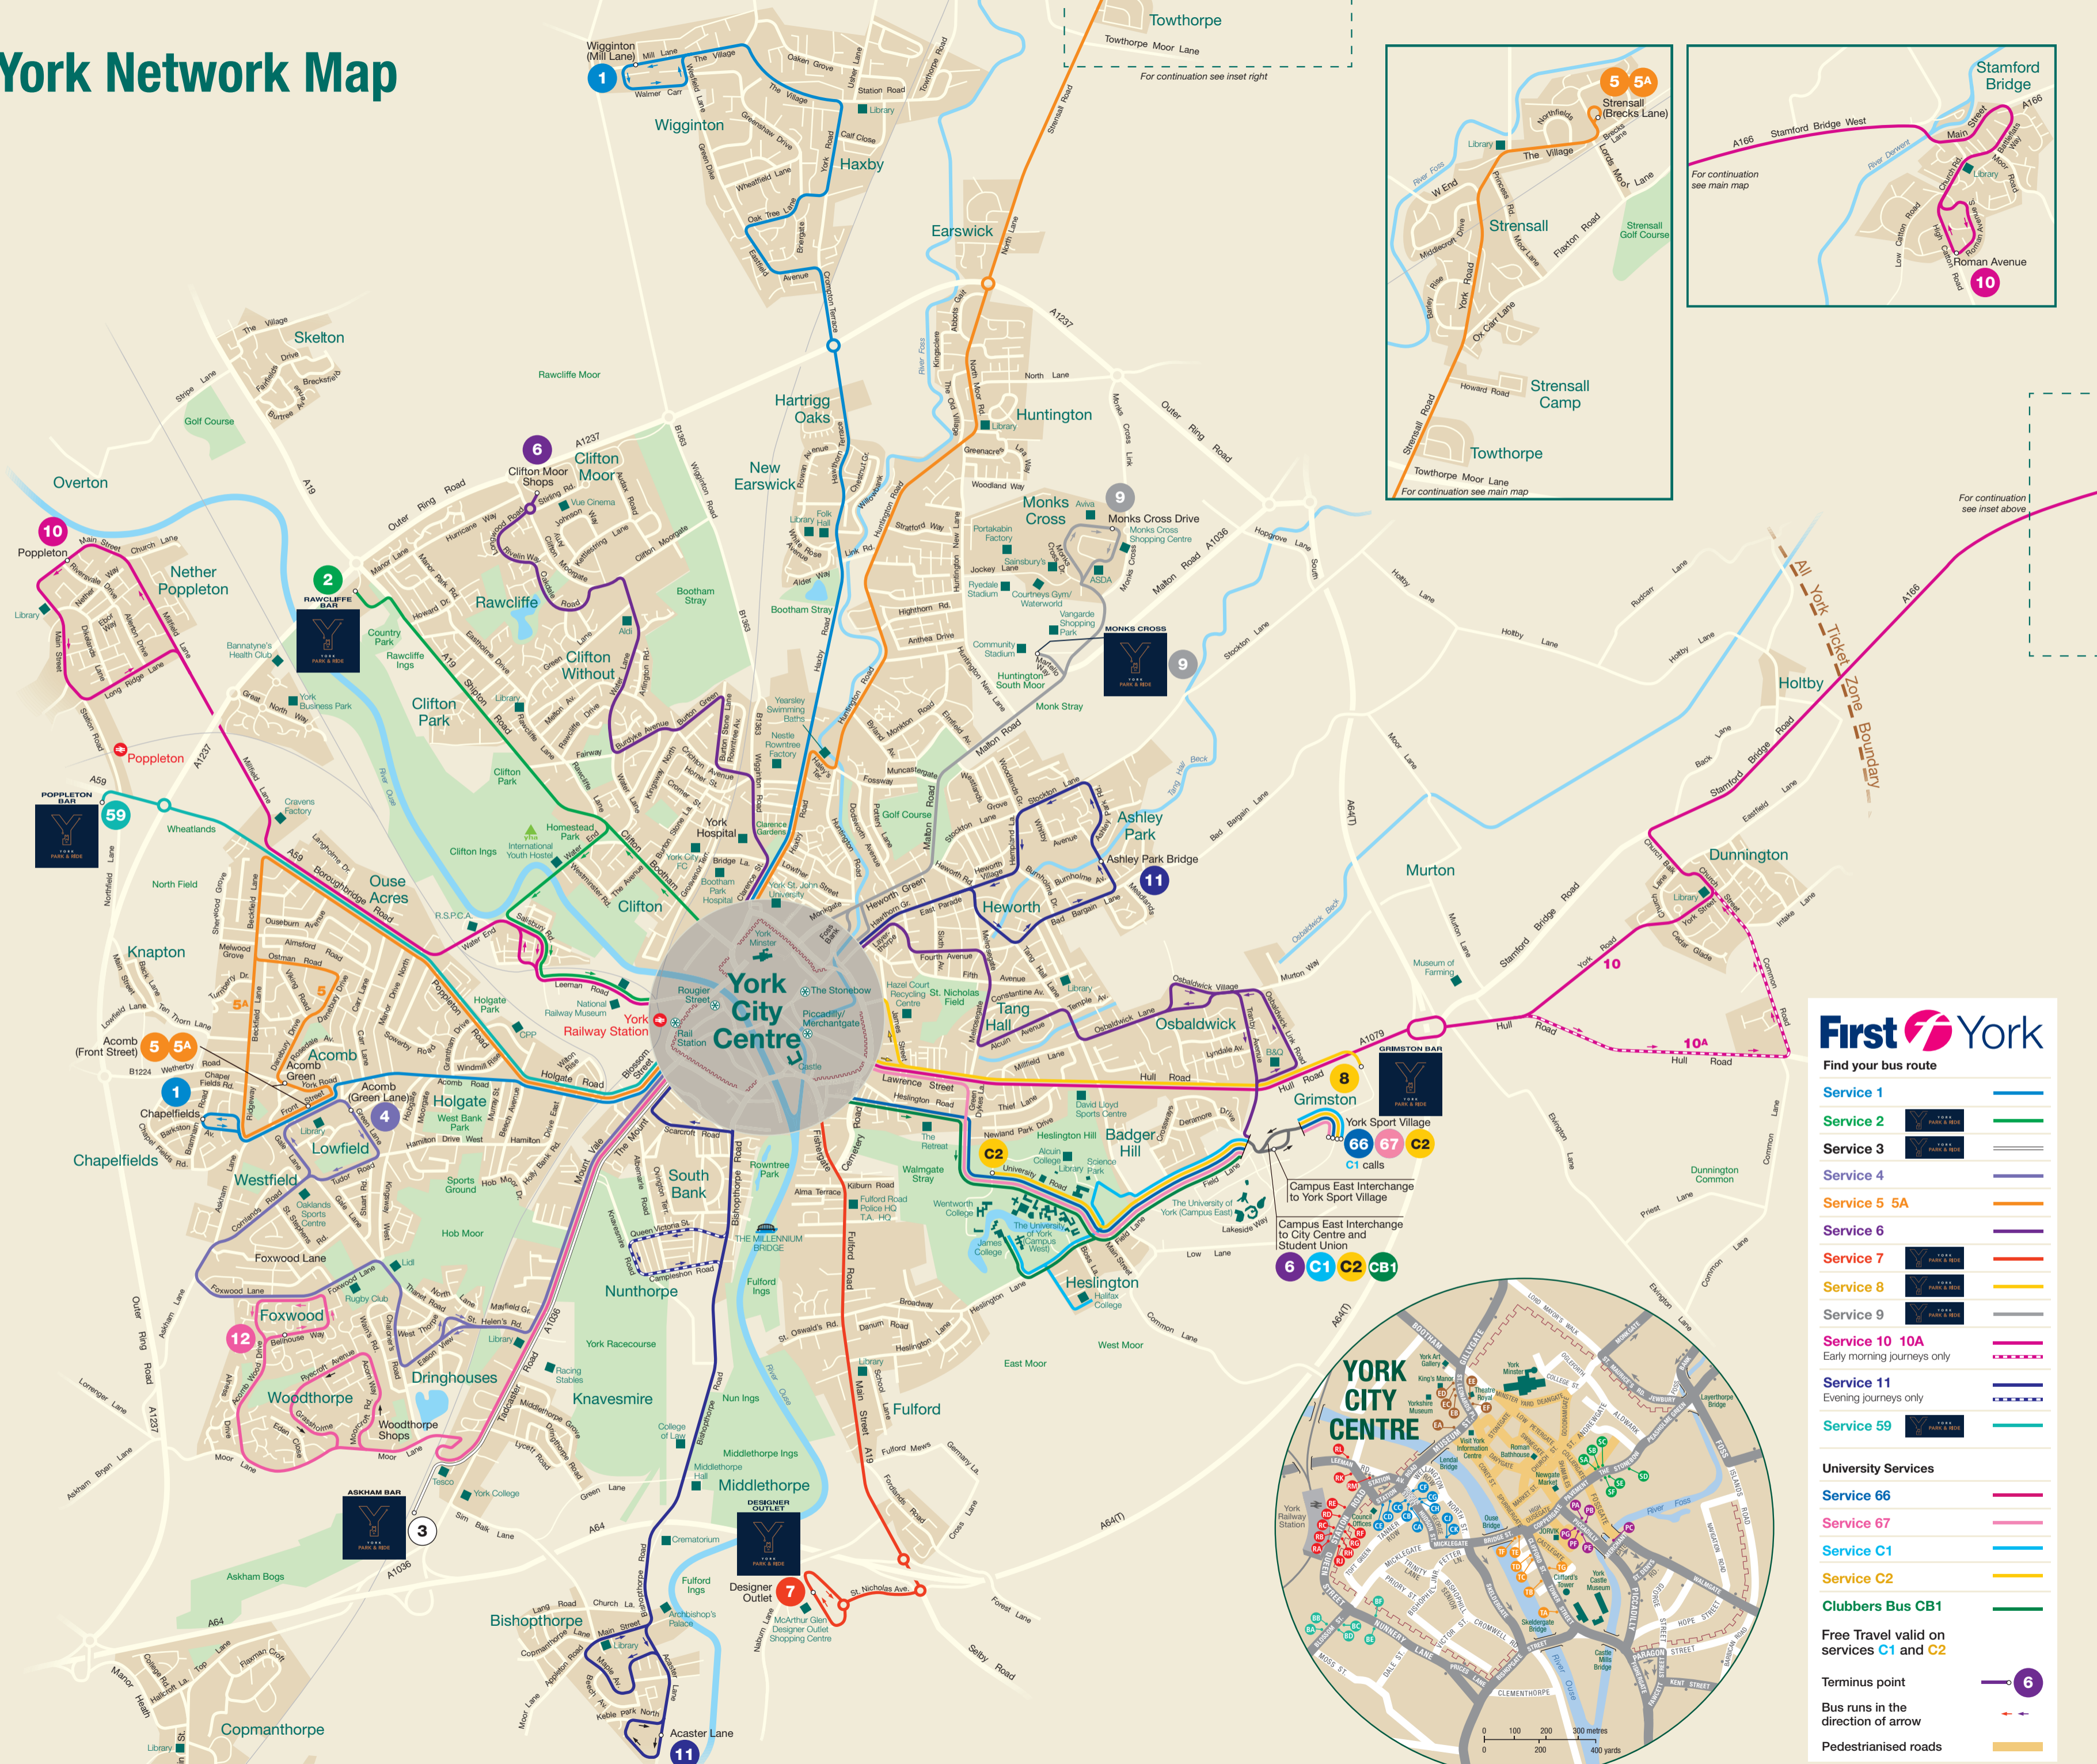

# York Network Map

**First York**  
Find your bus route

- Service 1
- Service 2
- Service 3
- Service 4
- Service 5 5A
- Service 6
- Service 7
- Service 8
- Service 9
- Service 10 10A   
Early morning journeys only
- Service 11   
Evening journeys only
- Service 59

**University Services**

- Service 66
- Service 67
- Service C1
- Service C2

**Clubbers Bus CB1**

**Free Travel valid on services C1 and C2**

**Terminus point**

**Bus runs in the direction of arrow**

**Pedestrianised roads**