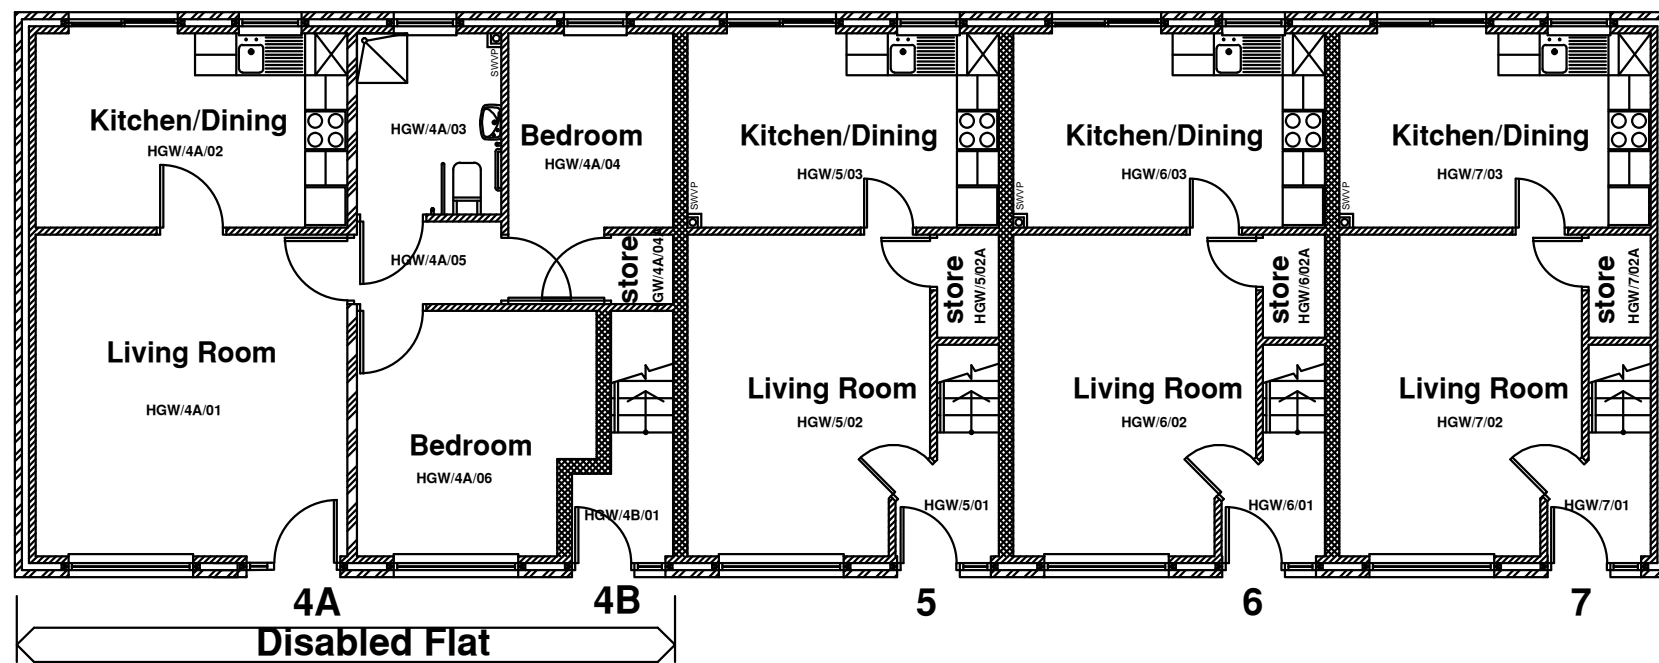

**Garrowby Way Housing : No's 4 - 7
First Floor Plan**

**Garrowby Way Housing : No's 4 - 7
Ground Floor Plan**

Date: Amendment: Issue:

Version / Issue Control

THE UNIVERSITY OF YORK
Estates Services
www.york.ac.uk/estates
Directorate of Estates and Campus Services
Providence House
York Science Park
York YO10 5ZF Tel: (01904) 322180

Building: HALIFAX COLLEGE
FAMILY HOUSING

Drawing: SPACE RECORD
CONTROLLED DRAWING
GROUND & FIRST FLOOR
LAYOUT PLANS

Document is Uncontrolled if Copied or Printed

Scale: 1:50
Date: JUNE 2013
MAB

Drawing No: 12HX/GW/E@
Issue: 1