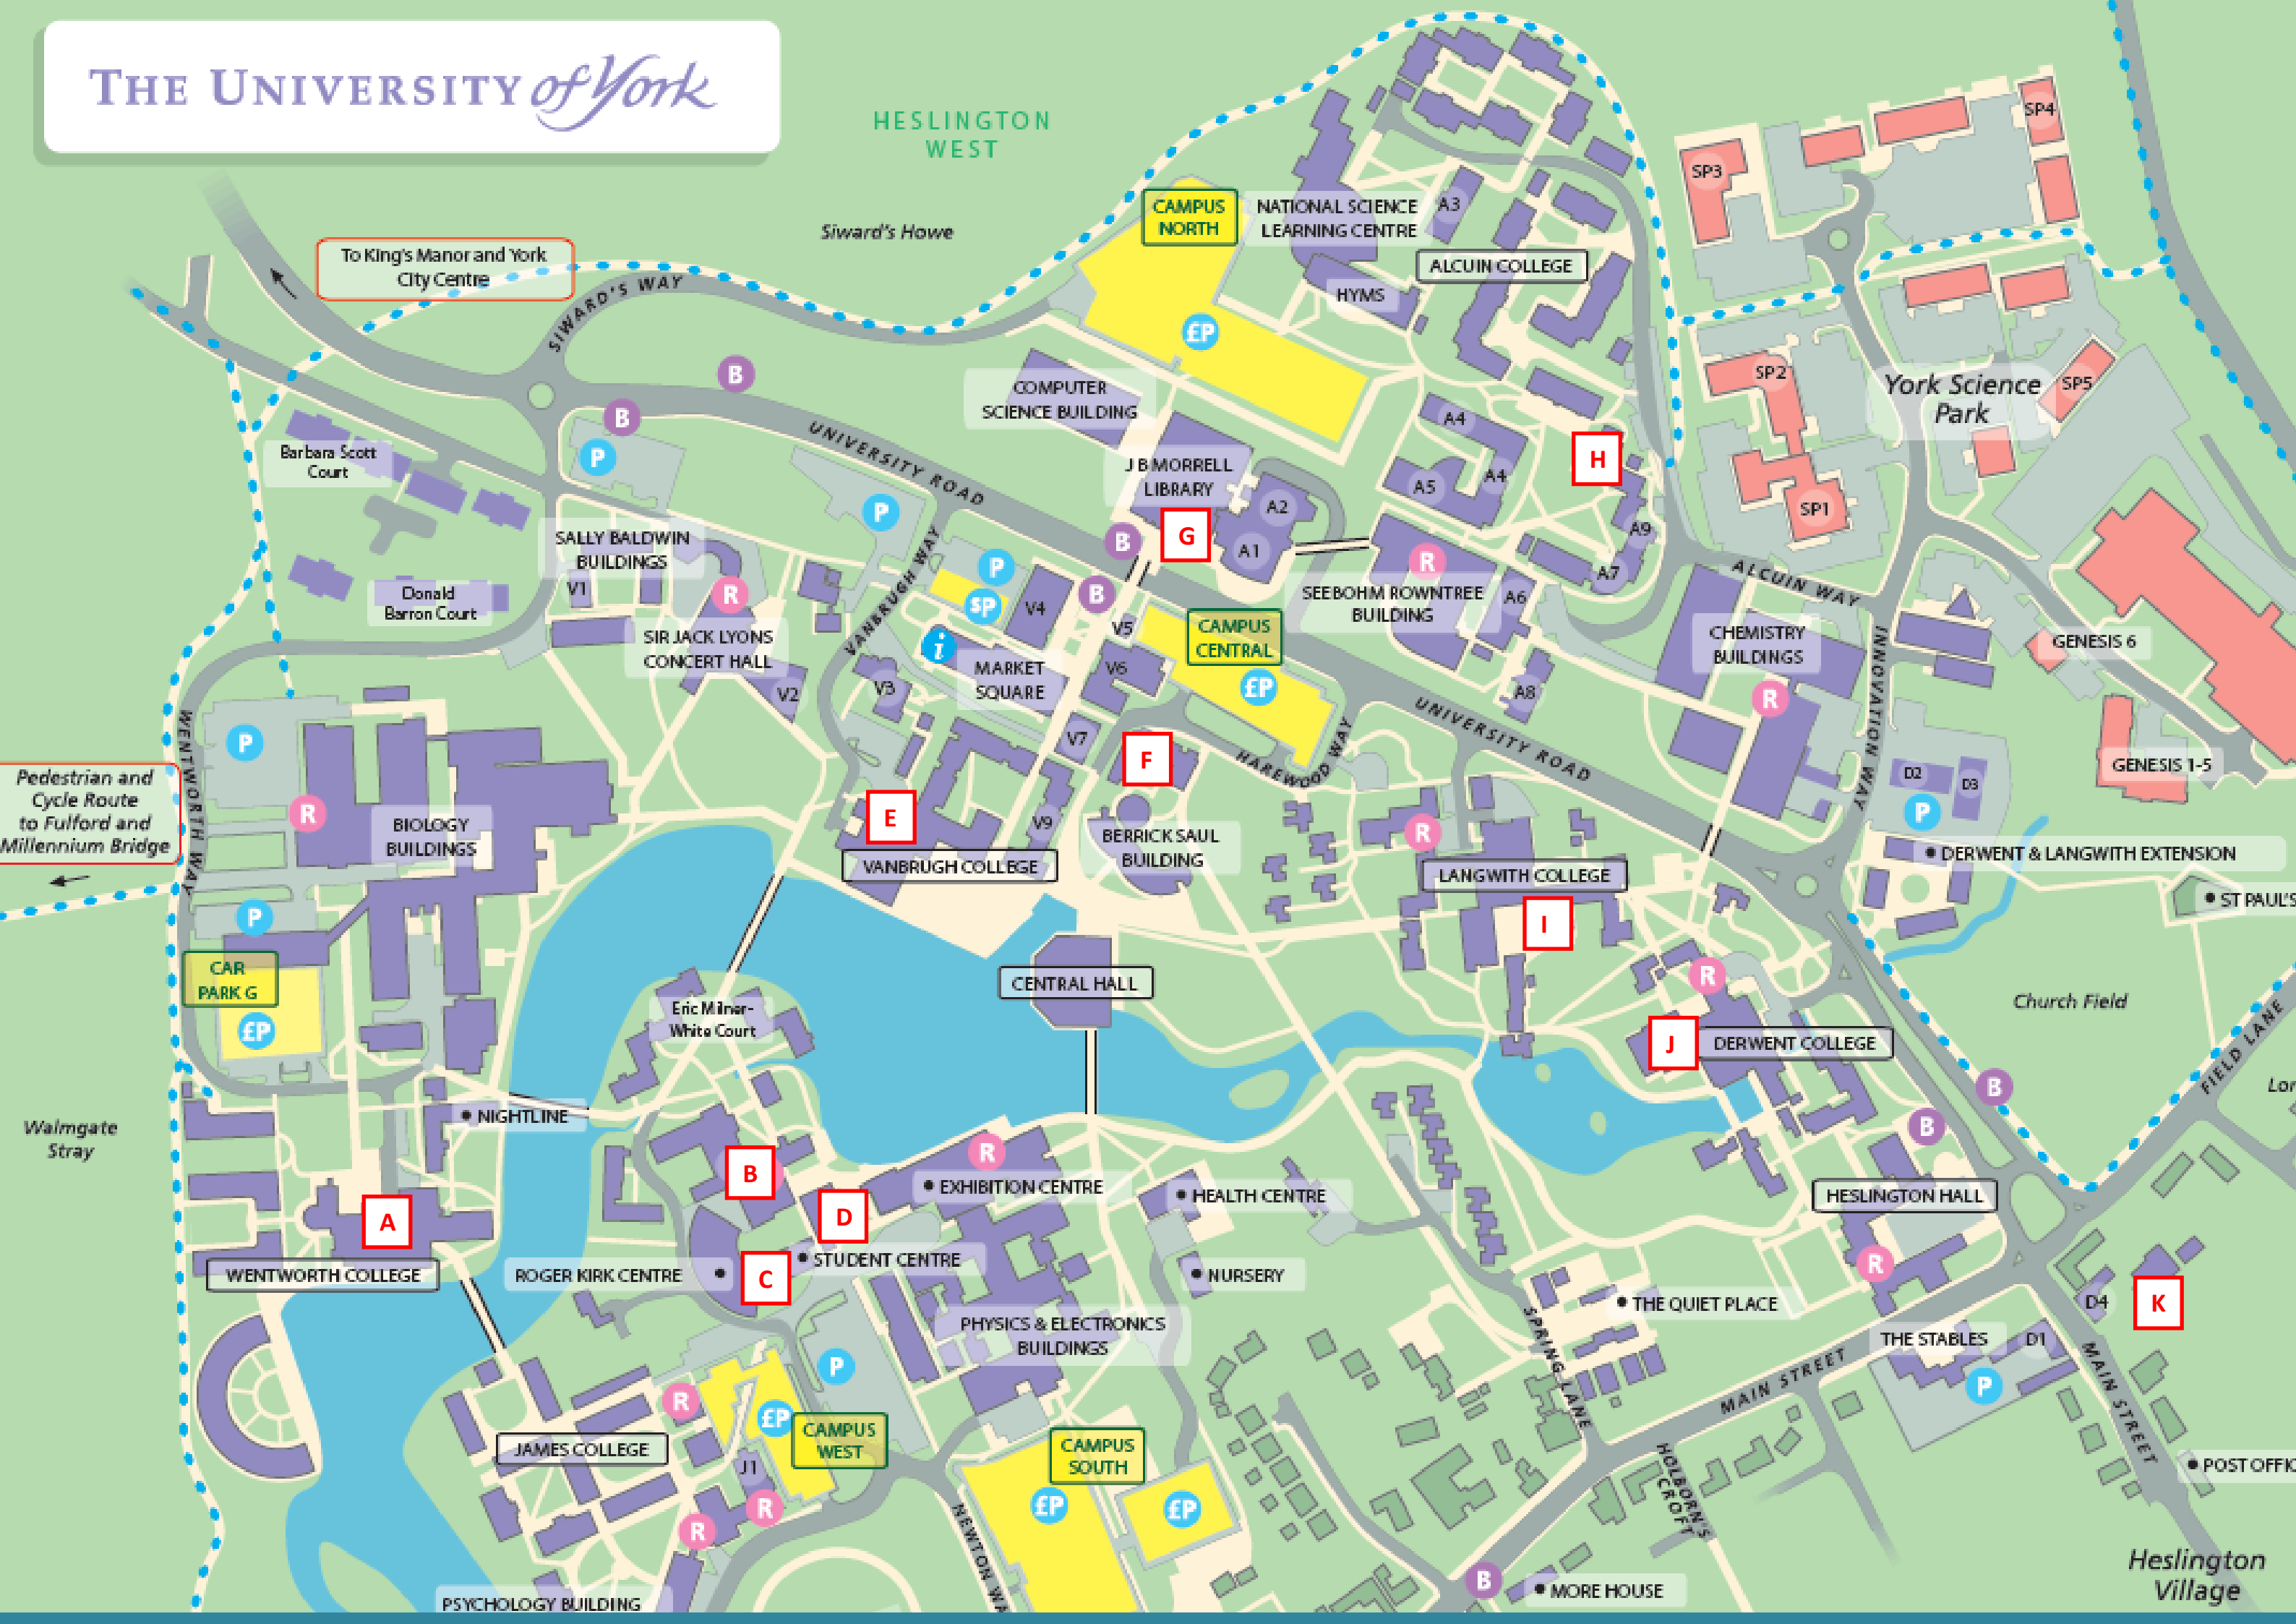

THE UNIVERSITY of York

HESLINGTON WEST

Siward's Howe

To King's Manor and York City Centre

SIWARD'S WAY

CAMPUS NORTH

NATIONAL SCIENCE LEARNING CENTRE

ALCUIN COLLEGE

GENESIS 6

GENESIS 1-5

Pedestrian and Cycle Route to Fulford and Millennium Bridge

BIOLOGY BUILDINGS

MARKET SQUARE

BERRICK SAUL BUILDING

UNIVERSITY ROAD

DERWENT & LANGWITH EXTENSION

ST PAULS

CAR PARK G

BIOLOGY BUILDINGS

VANBRUGH COLLEGE

BERRICK SAUL BUILDING

LANGWITH COLLEGE

Church Field

Walmgate Stray

HESLINGTON HALL

A

ROGER KIRK CENTRE

C

STUDENT CENTRE

NURSERY

THE QUIET PLACE

K