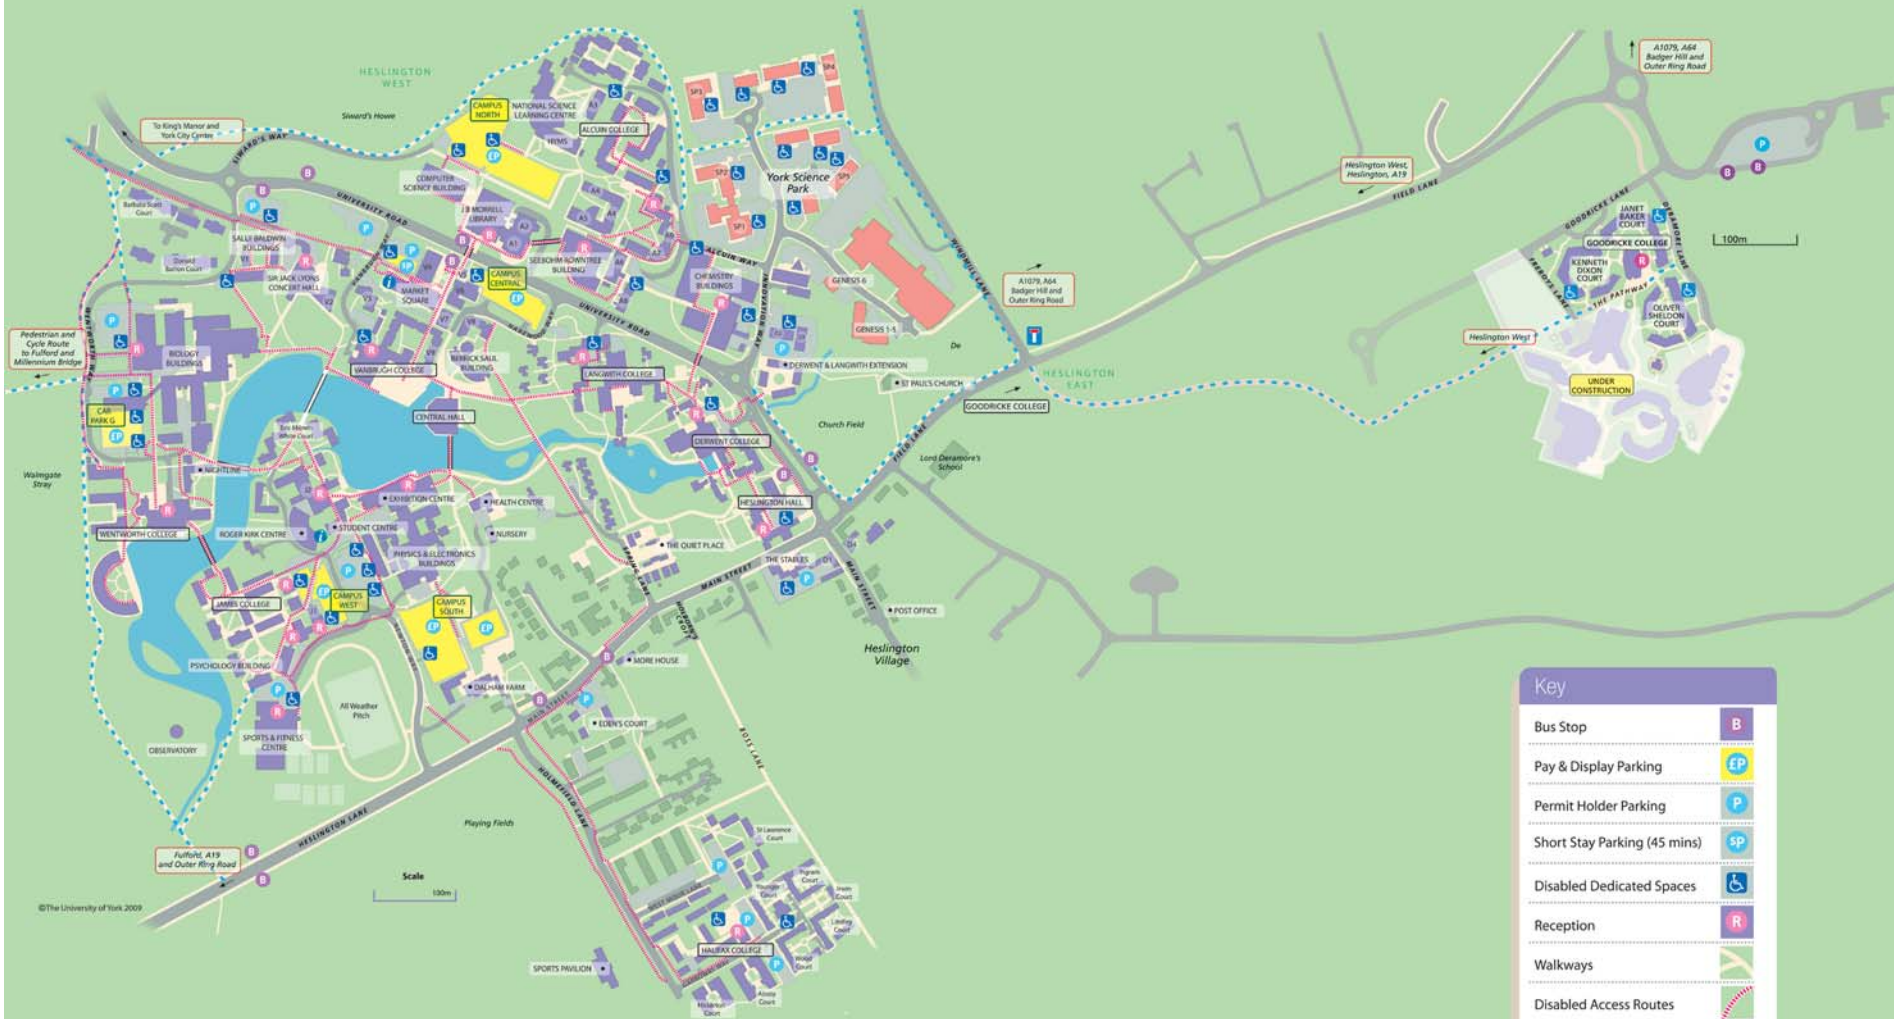

THE UNIVERSITY of York

Key	
Bus Stop	B
Pay & Display Parking	EP
Permit Holder Parking	P
Short Stay Parking (45 mins)	SP
Disabled Dedicated Spaces	♿
Reception	R
Walkways	🚶
Disabled Access Routes	♿
Cycle Routes to the Campus	🚲
Information	i